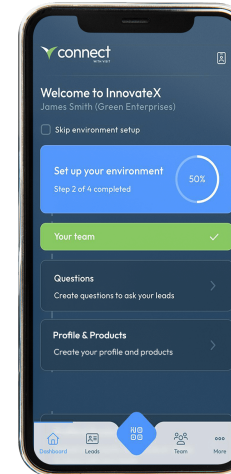

Hello #first\_name#,

As #event\_name# is just around the corner, our excitement grows and we can't wait to welcome you!

**Visit Connect is the official lead capture and engagement app for #event\_name#.**

Collect and qualify leads, share your company profile & product information, and engage with attendees before, during, and after the event.

**Download the app**

Or open Visit Connect directly **in your browser**:

[Access Visit Connect](#)

Use Visit Connect to harness your success potential. Your capacity to connect with visitors and make your event experience exceptional begins now!

Warm regards,  
The Visit Team